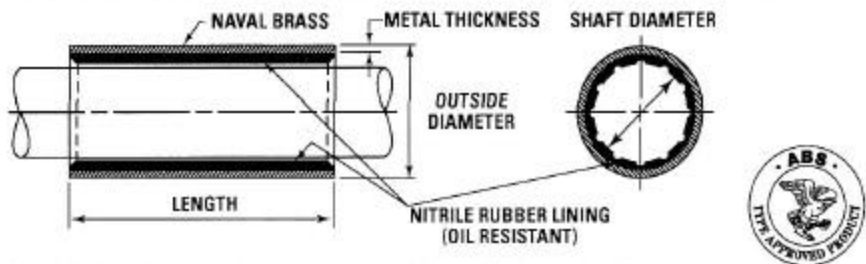

Coastal Diving, Inc.

2014 Cutlass Bearing Price Sheet

302-245-8012

Special sizes are available upon request.

In most cases Cutless® bearings can be manufactured to any size tolerance. Special pricing may apply.

Inventory of all listed parts are kept in 11 regional warehouses throughout the U.S. and Canada. Our fill rate on stock bearings is consistently above 98%.

Specially formulated Nitrile rubber compound is used in all standard parts.

Code Name	Shaft Diameter (Inches)	Outside Diameter (inches)	Length (Inches)	Metal Thickness (Inches)	Weight (lbs.)	List Price U.S. $ Each
ABLE	3/4	1 1/4	3	1/8	0.5	$75.24
ACID	7/8	1 1/4	3 1/2	1/16	0.4	$81.19
APEX	7/8	1 3/8	3 1/2	1/8	0.7	$80.35
ATOM	7/8	1 1/2	3 1/2	1/8	0.8	$90.45
BACK	1	1 1/4	4	3/64	0.4	$78.67
BADE	1	1 1/4	6	1/16	0.6	$112.27
BAIT	1	1 3/8	4	1/16	0.5	$83.15
BALE	1	1 1/2	4	1/8	0.7	$81.39
BAND	1	1 5/8	4	1/8	0.9	$82.85
BASE	1	2	4	1/8	1.3	$104.32
BEAM	1 1/8	1 1/2	4 1/2	1/16	0.6	$103.07
BELT	1 1/8	1 5/8	4 1/2	1/8	1.0	$99.72
BEND	1 1/8	1 3/4	4 1/2	1/8	1.1	$108.39
BILL	1 1/8	2	4 1/2	1/8	1.4	$115.58
BIND	1 1/4	1 1/2	5	1/16	0.6	$104.32
BIRD	1 1/4	1 3/4	5	1/8	1.2	$105.15
BITE	1 1/4	2	5	1/8	1.5	$110.15
BLOW	1 1/4	2 1/8	5	1/8	1.7	$121.40
BOAT	1 3/8	1 7/8	5 1/2	1/8	1.4	$117.13
BOLD	1 3/8	2	5 1/2	1/8	1.5	$127.34
BOND	1 3/8	2 1/8	5 1/2	1/8	1.8	$133.81
BOOT	1 3/8	2 3/8	5 1/2	1/8	1.8	$140.26
BOSS	1 1/2	2	6	1/8	1.6	$145.27
BRAD	1 1/2	2 3/8	6	1/8	2.2	$153.51
BREW	1 5/8	2 1/8	6 1/2	1/8	2.0	$172.03
BRIM	1 5/8	2 5/8	6 1/2	1/8	2.6	$183.94
BROW	1 3/4	2 3/8	7	1/8	2.3	$178.98
BUCK	1 3/4	2 5/8	7	1/8	2.8	$182.98
BULB	1 7/8	2 5/8	7 1/2	1/8	2.8	$194.05
BULL	1 7/8	2 15/16	7 1/2	3/32	3.1	$214.13
CALL	2	2 5/8	8	1/8	2.8	$203.61
CAMP	2	2 3/4	8	1/8	3.3	$206.16
CALM	2	3	8	1/8	3.8	$208.55
CAME	2 1/8	2 15/16	8 1/2	1/8	3.1	$241.07
CAPE	2 1/8	3 1/8	8 1/2	1/8	4.1	$266.84
CARE	2 1/4	2 15/16	9	3/32	3.1	$253.69
CARD	2 1/4	3	9	1/8	3.9	$225.03
CART	2 1/4	3 1/8	9	1/8	4.3	$264.32
CASE	2 1/4	3 3/8	9	1/8	5.1	$291.45
COOK	2 3/8	3 3/8	9 1/2	1/8	4.8	$317.03
CORD	2 1/2	3 1/8	10	1/8	4.5	$311.66
CORK	2 1/2	3 1/4	10	1/16	3.1	$312.11